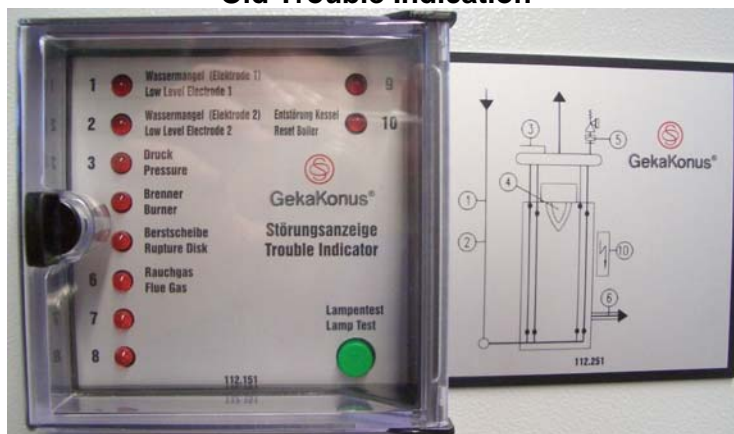

News 2006/10

Sales Information: New Trouble Indication for NUK-HP Switchboard

Dear Madam / Sir,

GekaKonus GmbH delivers from the 01.01.2006 for all new orders the switchboard for the High Pressure Steam Boiler type NUK-HP with a new Trouble Indication type Siemens- LOGO.

Old Trouble Indication

New Trouble Indication type Siemens- LOGO

Advantage of the new Trouble Indication:

1. 4- lines display with scroll function for improving of visual description of the individual fault messages
2. Indication of the date and time
3. Integrate operation time counter for burner
4. Registration of the burner and boiler troubles
5. Duplication of the occurred troubles
6. Better trouble shouting and removal
7. Indication of the flue gas temperature