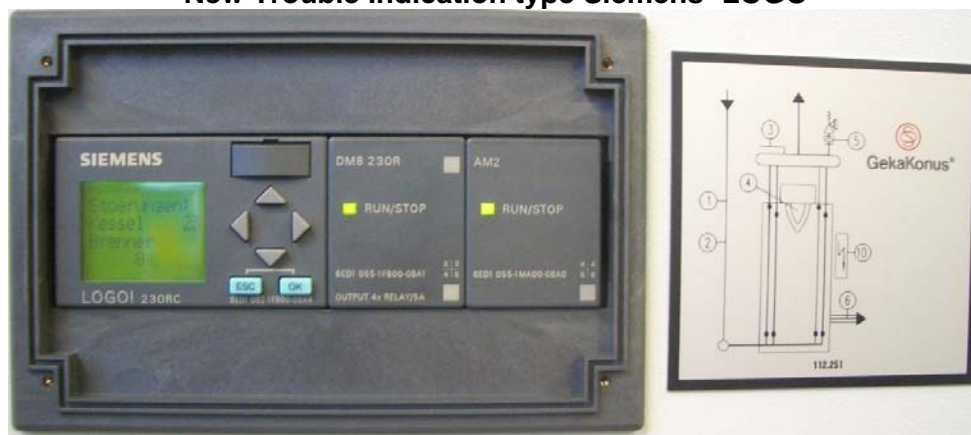

News 2006/10

Sales Information: New Trouble Indication for NUK-HP Switchboard

Dear Madam / Sir,

GekaKonus GmbH delivers from the 01.01.2006 for all new orders the switchboard for the High Pressure Steam Boiler type NUK-HP with a new Trouble Indication type Siemens- LOGO.

Old Trouble Indication

New Trouble Indication type Siemens- LOGO

Advantage of the new Trouble Indication:

1. 4- lines display with scroll function for improving of visual description of the individual fault messages
2. Indication of the date and time
3. Integrate operation time counter for burner
4. Registration of the burner and boiler troubles
5. Duplication of the occurred troubles
6. Better trouble shouting and removal
7. Indication of the flue gas temperature